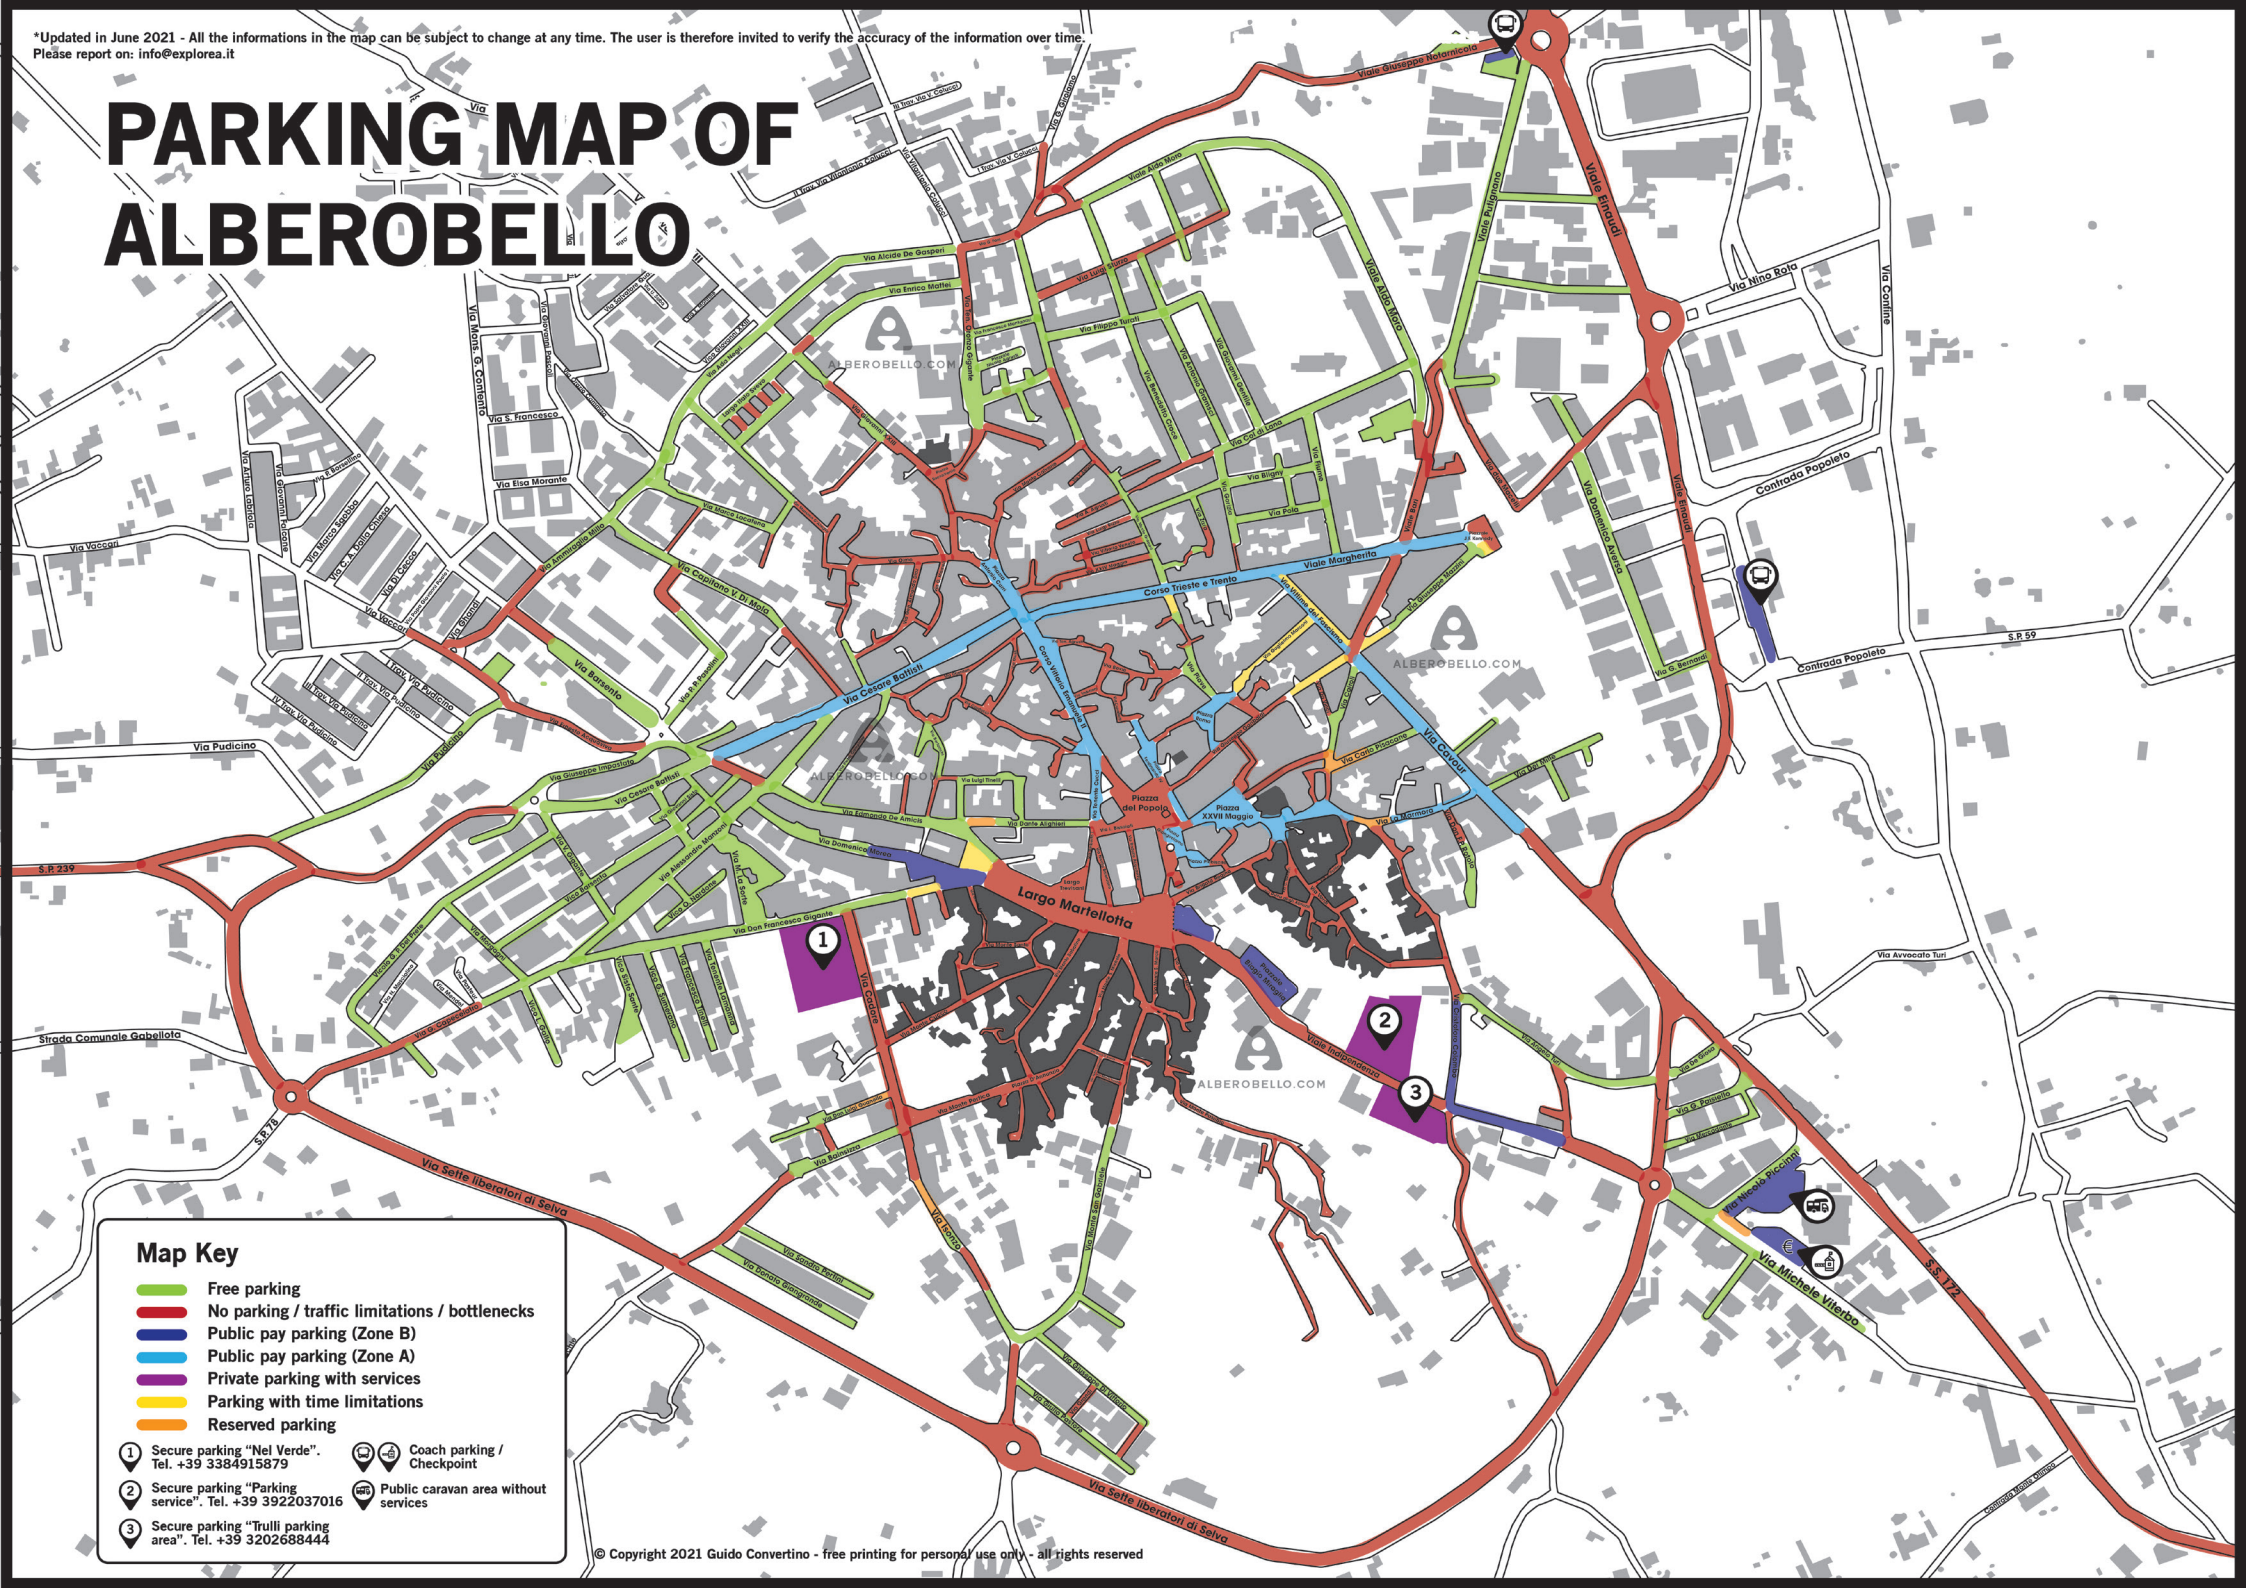

*Updated in June 2021 - All the informations in the map can be subject to change at any time. The user is therefore invited to verify the accuracy of the information over time.
Please report on: info@explora.it

PARKING MAP OF ALBEROBELLO

Map Key

- Free parking
- No parking / traffic limitations / bottlenecks
- Public pay parking (Zone B)
- Public pay parking (Zone A)
- Private parking with services
- Parking with time limitations
- Reserved parking